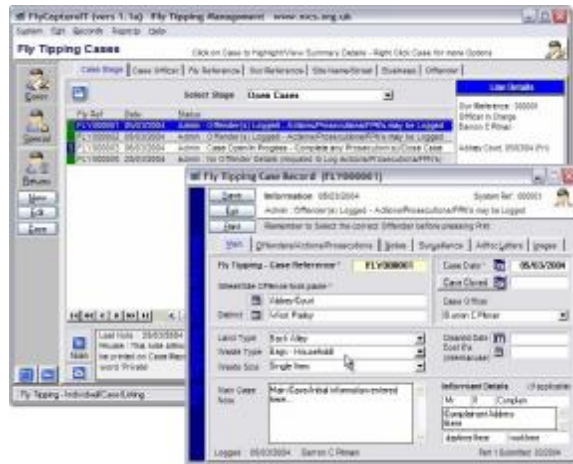

FlyCaptureIT

FLY TIPPING CASE MANAGEMENT

Completing your Monthly Returns... the task FlyCaptureIT... the solution

Purpose built for the job FlyCaptureIT doesn't compromise on functionality. Our **Fly-Tipping** System (see [screenshots](#)) has been specifically designed to collate & administer all fly-tipping cases and automatically complete your authority returns required by the **Environment Agency**, for entry onto their national fly-tipping database (flycapture).

FlyCaptureIT gives you the jump start necessary to get up and running smoothly, quickly, cost effectively and efficiently.

FlyCaptureIT will vastly reduce your administrative overhead incurred producing your monthly statutory returns.

Why are users so impressed with FlyCaptureIT ?

- No Learning Curve, No Special Training Required
- Users up and running quickly and efficiently
- Automatically fills in your statutory returns for you
- E-Mail FlyCapture Returns at the click of a button
- **Monthly Returns become a breeze not a chore!**

Why do users choose FlyCaptureIT ?

- Never loses track of cases and required flycapture data
- Standard Forms and Letters are easily set up using the Built-In Report Developer
- Separate file to enter other departments returns
- Special file for bulk entry of minor fly tipping cases