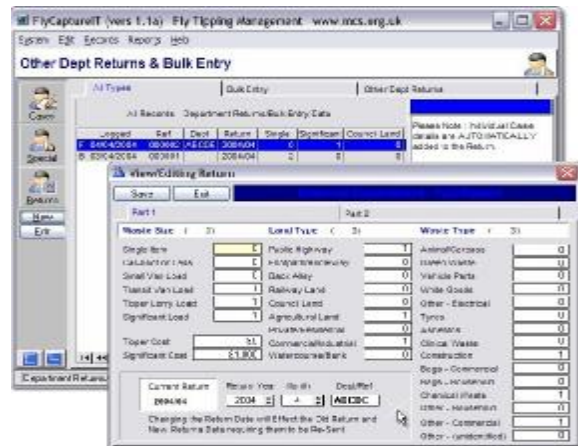

Why you should choose FlyCaptureIT NOW !

- To totally automate completion of your statutory returns
- To **maximise** Personal Efficiency
- To take the Stress created by Administration Overload out of your Work Environment
- Lease or License Options
- **Because our price is a STEAL...**

Fully networked - no additional cost per user - no third party software required to run.

Availability - Immediate - NO lead time - download is fully working.